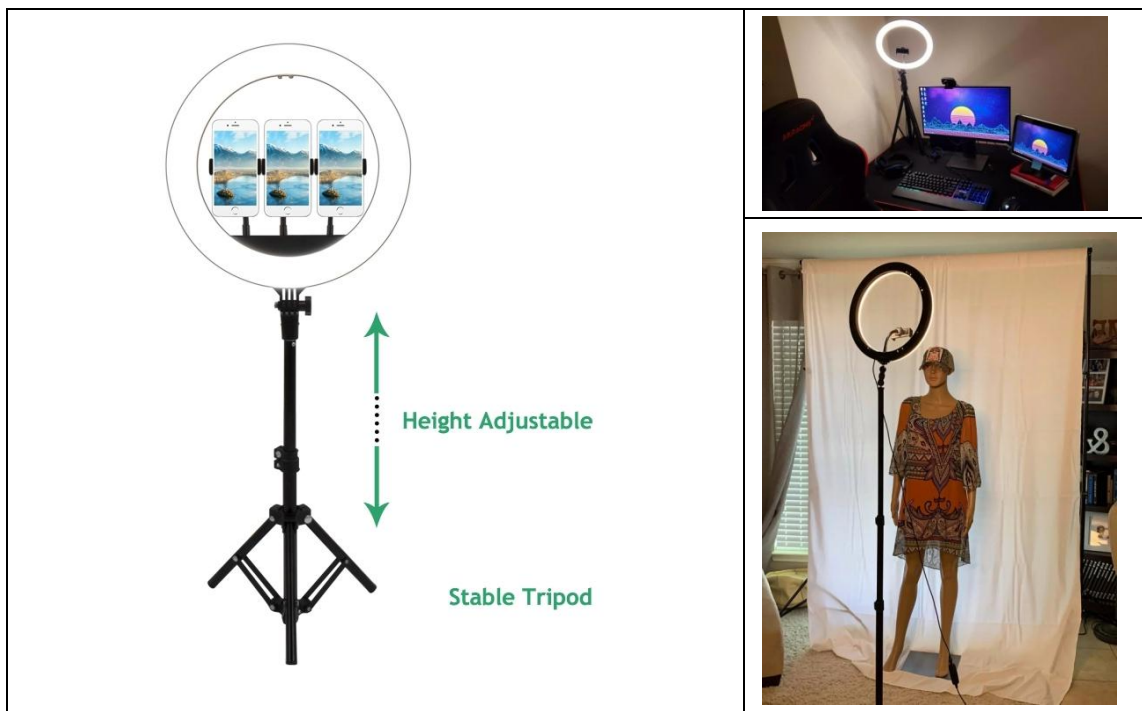

CHUTONG ELECTRIC CO LIMITED

Application:

Live stream, selfie, beauty guru, make up addicts, live video, fashion wedding art, advertisement photograph, Facebook, Youtube, makeup, live streaming, selfie photos, filming, video recording, online teaching, vlogs, product display,