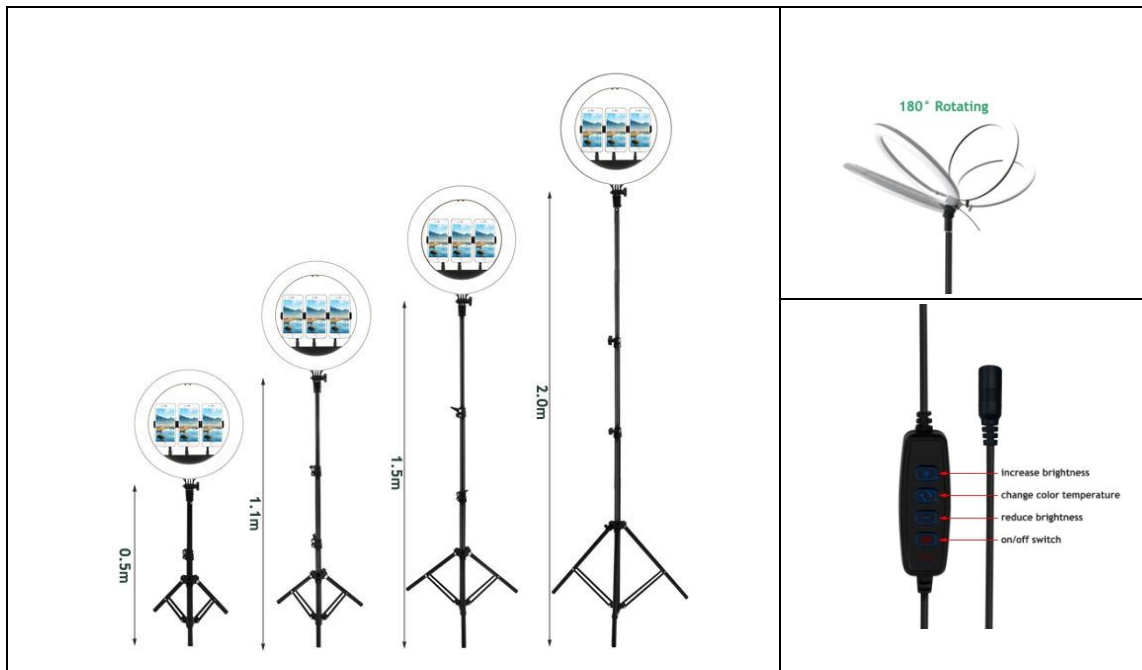

CHUTONG ELECTRIC CO LIMITED

Application:

Live stream, selfie, beauty guru, make up addicts, live video, fashion wedding art, advertisement photograph, Facebook, Youtube, makeup, live streaming, selfie photos, filming, video recording, online teaching, vlogs, product display,