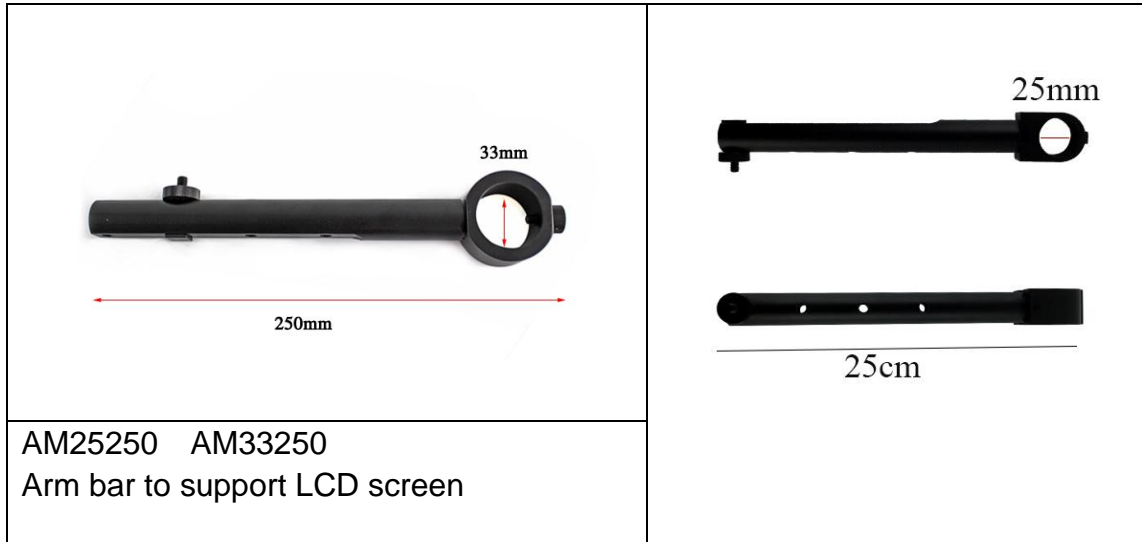

CHUTONG ELECTRIC CO LIMITED

www.chutongelec.com

info@chutongelec.com

Microscope stand arm bar

To support LCD display (with card slot), it is generally suitable for 7, 8, 10, 11, 13 inch display. To achieve the effect of the machine, more convenient and more beautiful. The object that can support 8 kg weight is a very strong LCD rod.